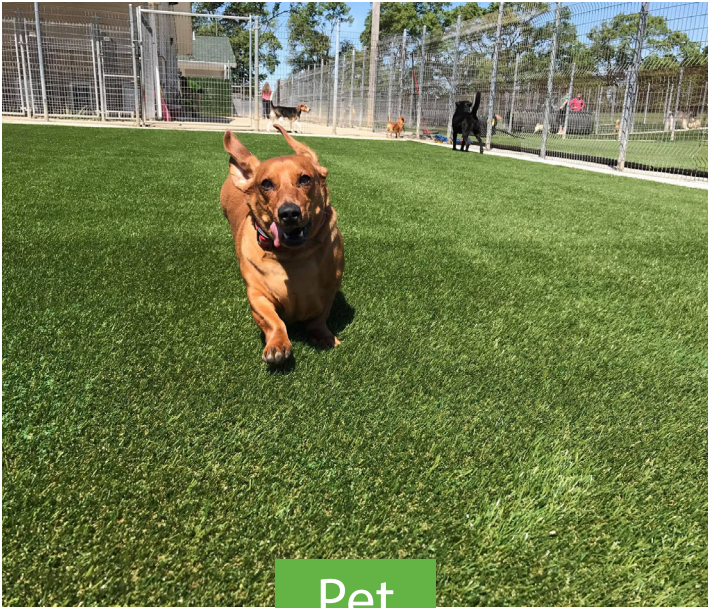

Pet

Safety is our number one priority, especially for children. That’s why we created a line of synthetic turf specifically for playgrounds. Commercial playgrounds, like public parks or school playgrounds, create more traffic and this could easily create more wear on synthetic turf.

Our playground turf is designed for “high use” play areas and offers the best in durability and return on investment. Shawgrass is certified by the International Play Equipment Manufacturers Association (IPEMA), and Americans with Disabilities Act (ADA) accessible. This unique turf system, with engineered padding, can easily be combined with the HydroChill cooling option to provide safety and comfort solutions unparalleled in the industry.

Our pets are a big part of our family, and we know they’re a big part of your family, too. With Shawgrass pet turf, animals will love their new space, except they may be upset they can’t dig anymore holes.

Our tough turf and drainage system help make life easier by creating a yard that requires almost no maintenance. Plus, it’s safe because it contains no harmful pesticides and fertilizers, and when your pet has to go, our no mess surface is easy to clean.

Cushion For added safety	Cooler HydroChill helps keep summer heat more comfortable	Durable Tested for high use

Durable Stands up to playing & digging	PetFill Antimicrobial and reduces heat	Reduced Maintenance Easy to clean