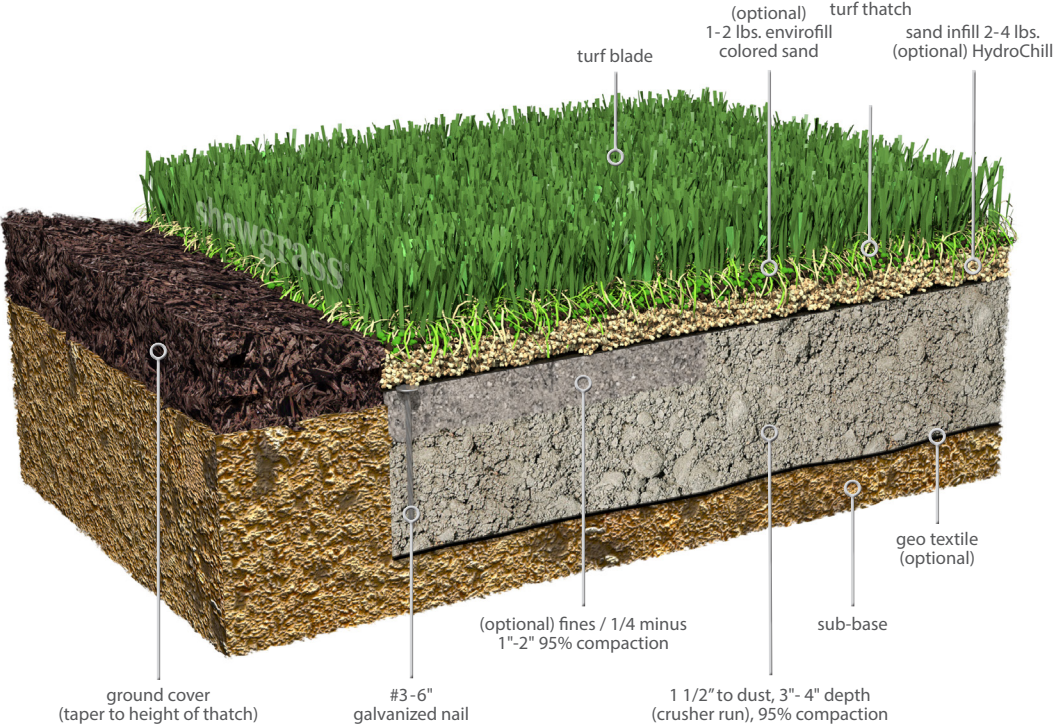

A brand is a promise to the customer and the Shaw name carries a pretty powerful promise. The leading producer of tufted products in the world, **Shawgrass knows how to make turf.** You'll get the quality of the Shaw brand, along with the aesthetic benefits you'll enjoy for years to come.

Shawgrass products are designed and developed by the same research and development team that is responsible for the world-class athletic fields created by Shaw Sports Turf. Shawgrass products are designed to provide the look of natural grass and the performance characteristics that deliver extreme durability. Our products are also cooler, thanks to our innovative HydroChill technology, designed to keep you comfortable, even in extreme heat.

Shawgrass offers commercial, residential, pet and recreational turf with the world-class innovation you have come to know from Shaw. So whether you're enjoying the backyard, adding to your curb appeal at home or at the office, or looking for a better solution for your pets, Shawgrass has you covered.

A basic system construction

(actual construction will vary based on type of installation)